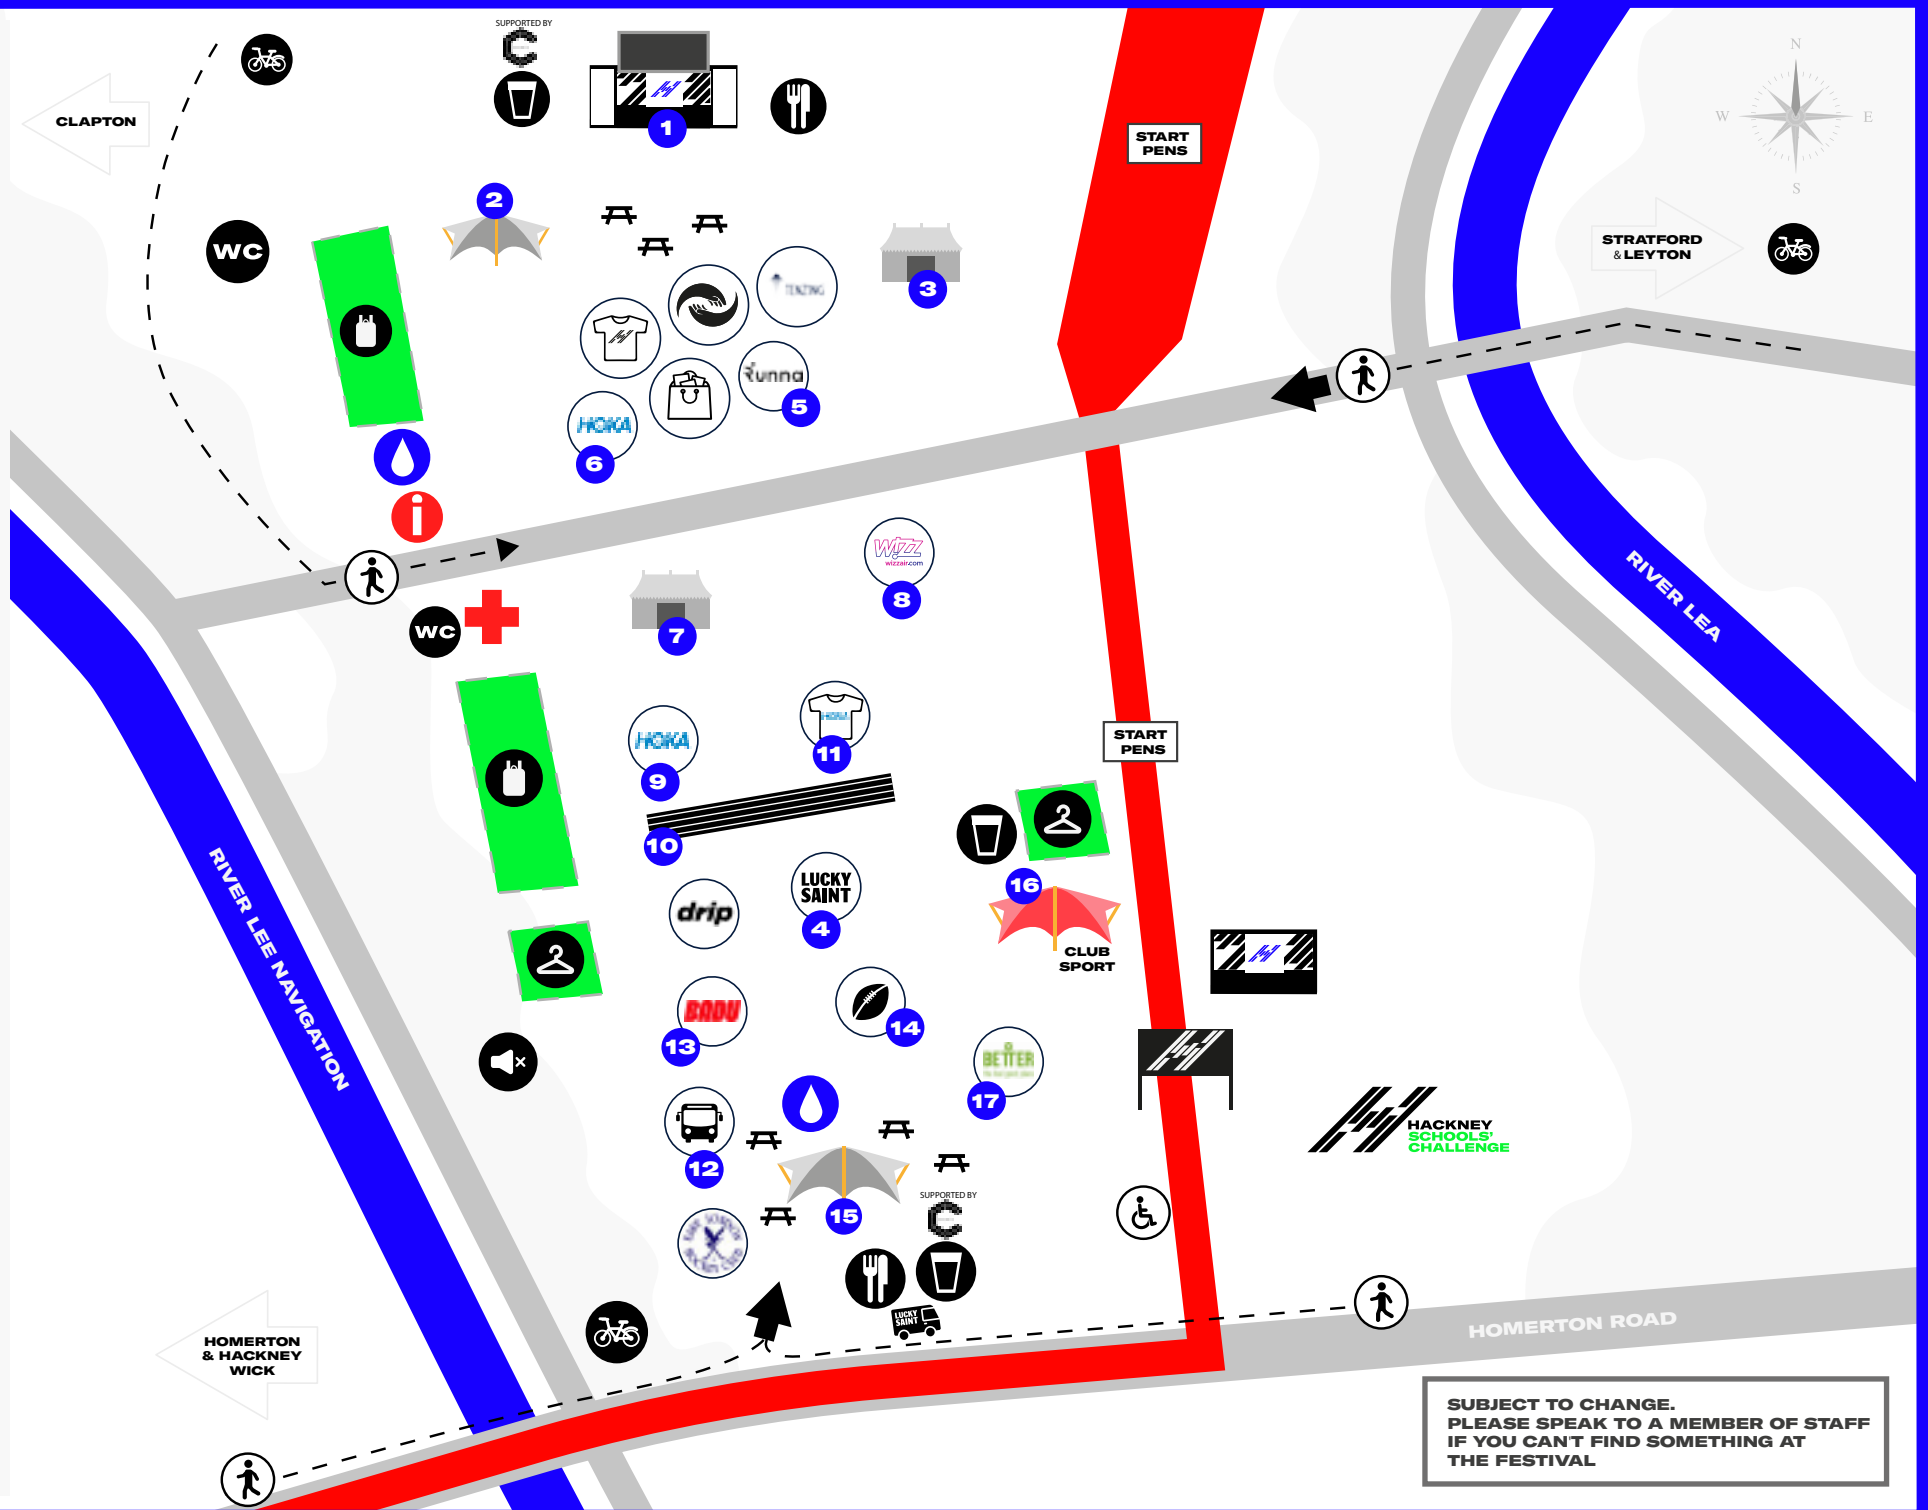

FESTIVAL VILLAGE MAP

- 1 MAIN STAGE
- 2 CHILL OUT AREA
- 3 STRETCH TENT: HOUSE OF FITNESS
- 4 LUCKY SAINT PUB GARDEN
- 5 RUNNA RECOVERY ZONE
- 6 HOKA HUB
- 7 STRETCH TENT: HOUSE OF MINISTRY
- 8 WIZZ AIR
- 9 HOKA RECOVERY
- 10 HOKA SPRINT TRACK
- 11 HOKA GIANT T-SHIRT
- 12 HACKNEY PLAYBUS
- 13 BADU MULTI-SPORT ACTIVATION
- 14 HACKNEY RUGBY FC
- 15 CHILL OUT AREA
- 16 CLUB SPORT - SPECIAL GUEST HOSPITALITY
- 17 BETTER SPORT

- CHANGING
- BAG DROP
- SEATING
- FESTIVAL ENTRANCE
- PEDESTRIAN ACCESS
- WHEELCHAIR VIEWING POINT
- QUIET AREA
- WATER
- RACE PACK COLLECTION/ HELPDESK
- FIRST AID
- WIZZ AIR HACKNEY HALF ROUTE

HEADLINE CHARITY

TRADERS:

- PURESPORT
- ELEAT
- RICHMOND ROAD SURGERY
- EXHALE
- ZOOM BY OCADO

PARTNERS:

- WIZZ AIR
- HOKA
- LUCKY SAINT
- TENZING
- RUNNA
- ZOOM BY OCADO
- CRATE
- DRIP

WIZZ AIR HACKNEY HALF, SCHOOLS' CHALLENGE & 5K START/FINISH

HACKNEY SCHOOLS' CHALLENGE PEN

MERCHANDISE

FOOD

BAR

BIKE RACKS

TOILETS

SUBJECT TO CHANGE.
PLEASE SPEAK TO A MEMBER OF STAFF
IF YOU CAN'T FIND SOMETHING AT
THE FESTIVAL